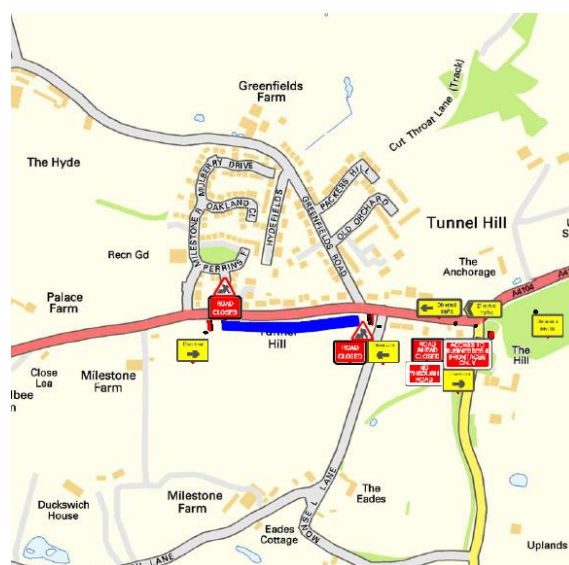

Tel: 01684 592259

Email: office@uptonuponsevern.worcs.sch.uk

Web: uptonprimaryschool.education

Twitter: 'UptonSevernPrimary' '@Uu7CofEPrimary'